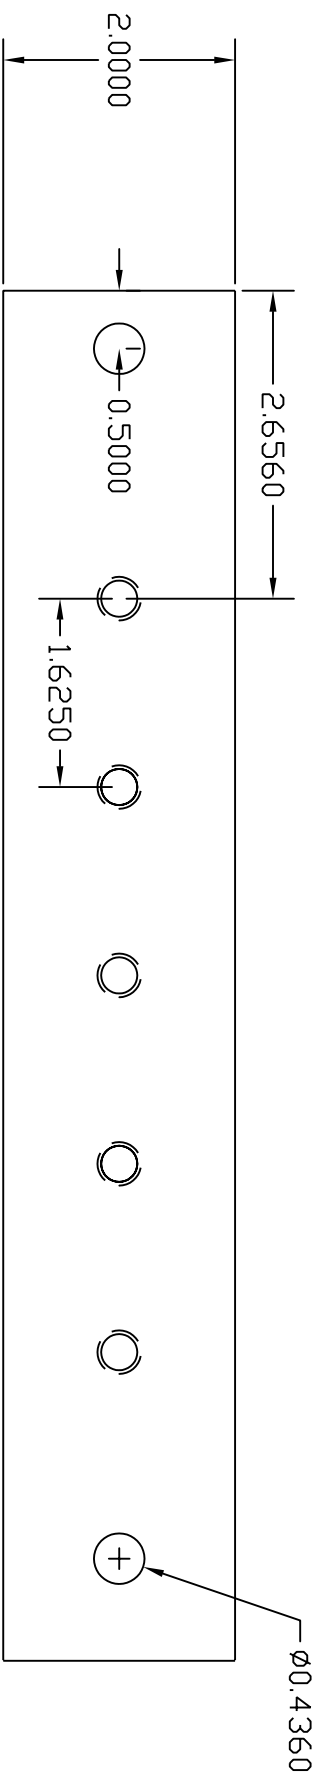

Stanley Sales 100 amp Bracket
1/8 X 3/4 X 7 blank size
5- 1/4 tapped holes spaced out @ .875

Stanley Sales 200 amp bracket
1/4 X 1 X 8 3/4 Blank size

Stanley sales 400 amp Bracket
1/4 X 1 1/2 X10 1/2 size
5 - 3/8 tapped holes spaced out @ 1.375

600 Amp bar 1/4X2X11 13/16
5-3/8 tapped holes spaced out @ 1.625

GB800

6X ϕ .313 THRU ALL
3/8-16 UNC THRU ALL
✓ ϕ .375 X 90°, NEAR SIDE

GB1200