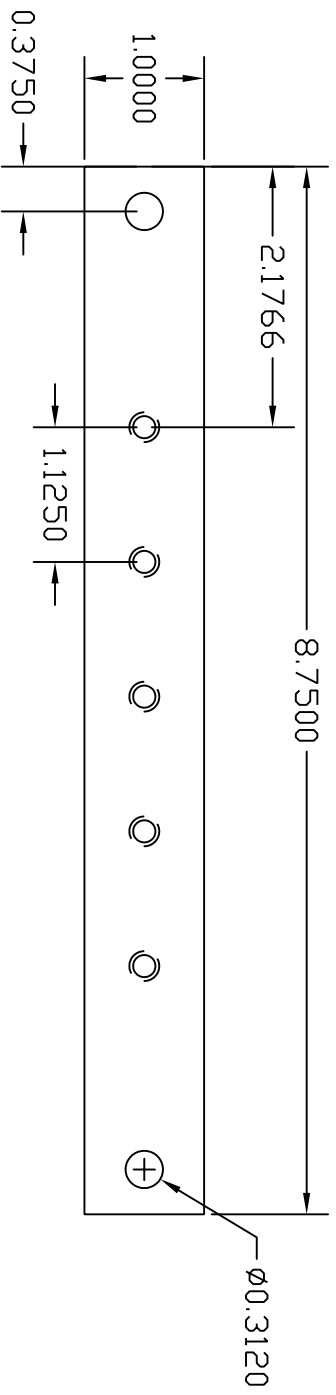

Stanley Sales 100 amp Bracket
1/8 X 3/4 X 7 blank size
5- 1/4 tapped holes spaced out @ .875

Stanley Sales 200 amp bracket
1/4 X 1 X 8 3/4 Blank size

Stanley sales 400 amp Bracket
1/4 X 1 1/2 X10 1/2 size
5 - 3/8 tapped holes spaced out @ 1.375

600 Amp bar 1/4X2X11 13/16
5-3/8 tapped holes spaced out @ 1.625

GB800

6X ϕ .313 THRU ALL
3/8-16 UNC THRU ALL
✓ ϕ .375 X 90°, NEAR SIDE

GB1200