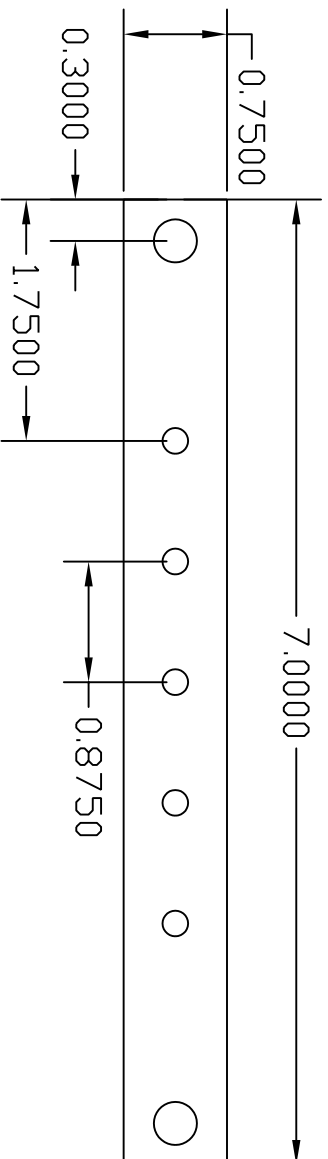

Stanley Sales 100 amp Bracket
1/8 X 3/4 X 7 blank size
5- 1/4 tapped holes spaced out @ .875

Stanley Sales 200 amp bracket
1/4 X 1 X 8 3/4 Blank size

Stanley sales 400 amp Bracket
1/4 X 1 1/2 X10 1/2 size
5 - 3/8 tapped holes spaced out @ 1.375

600 Amp bar 1/4X2X11 13/16
5-3/8 tapped holes spaced out @ 1.625

GB800

6X ϕ .313 THRU ALL
3/8-16 UNC THRU ALL
✓ ϕ .375 X 90°, NEAR SIDE

GB1200