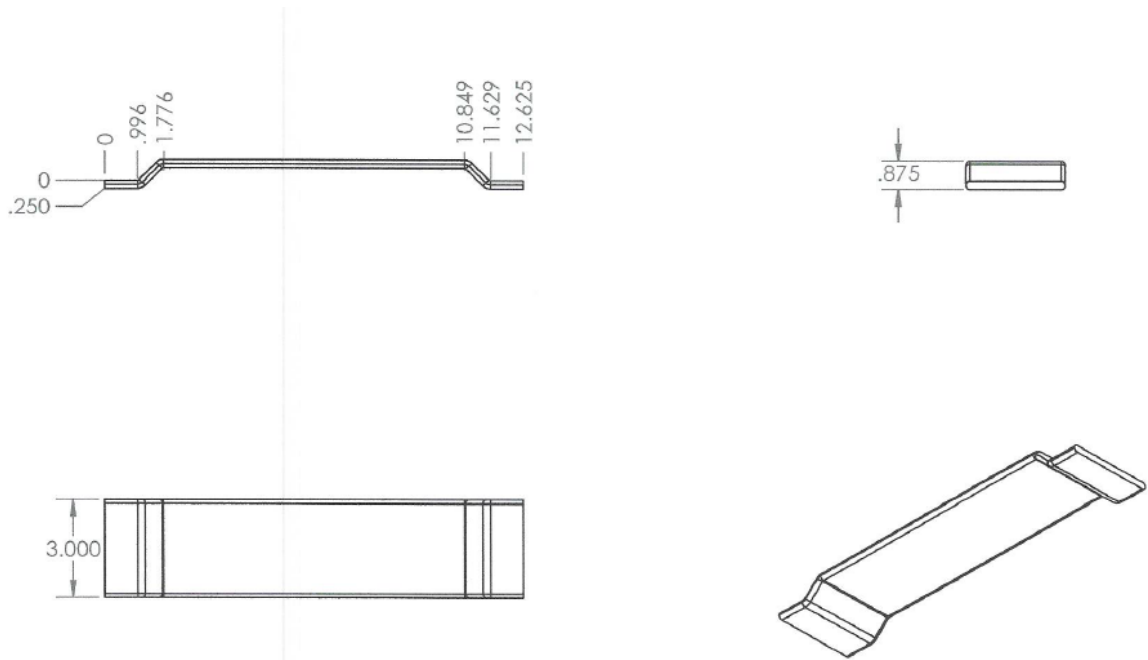

Stanley Sales 100 amp Bracket
1/8 X 3/4 X 7 blank size
5- 1/4 tapped holes spaced out @ .875

Stanley Sales 200 amp bracket
1/4 X 1 X 8 3/4 Blank size

Stanley sales 400 amp Bracket
1/4 X 1 1/2 X10 1/2 size
5 - 3/8 tapped holes spaced out @ 1.375

600 Amp bar 1/4X2X11 13/16
5-3/8 tapped holes spaced out @ 1.625

GB800

6X ϕ .313 THRU ALL
3/8-16 UNC THRU ALL
✓ ϕ .375 X 90°, NEAR SIDE

GB1200