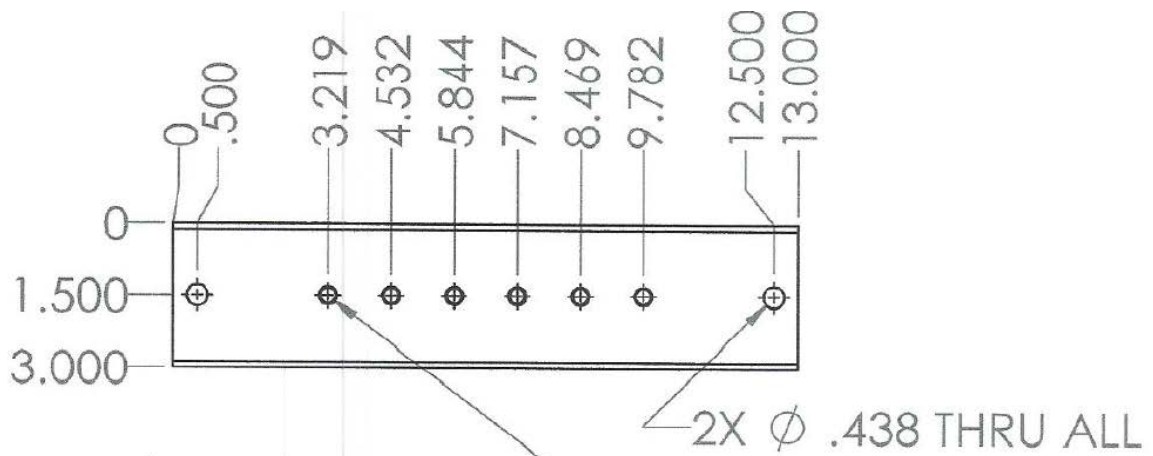

Stanley Sales 100 amp Bracket
1/8 X 3/4 X 7 blank size
5- 1/4 tapped holes spaced out @ .875

Stanley Sales 200 amp bracket
1/4 X 1 X 8 3/4 Blank size

Stanley sales 400 amp Bracket
1/4 X 1 1/2 X10 1/2 size
5 - 3/8 tapped holes spaced out @ 1.375

600 Amp bar 1/4X2X11 13/16
5-3/8 tapped holes spaced out @ 1.625

GB800

6X ϕ .313 THRU ALL
3/8-16 UNC THRU ALL
✓ ϕ .375 X 90°, NEAR SIDE

GB1200