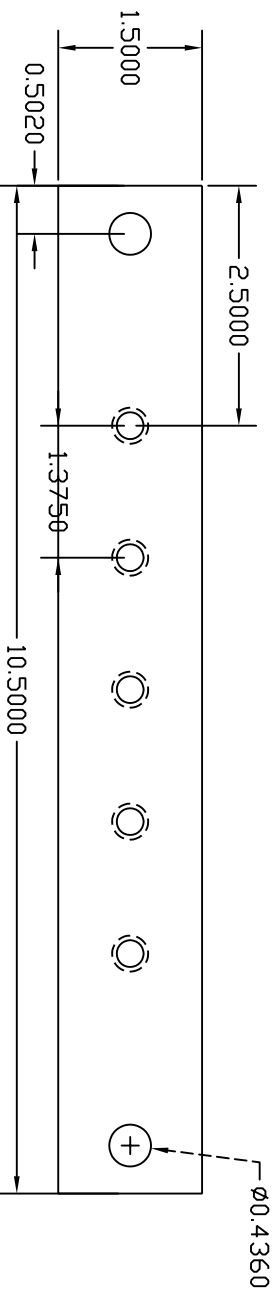

Stanley Sales 100 amp Bracket
1/8 X 3/4 X 7 blank size
5- 1/4 tapped holes spaced out @ .875

Stanley Sales 200 amp bracket
1/4 X 1 X 8 3/4 Blank size

Stanley sales 400 amp Bracket
1/4 X 1 1/2 X10 1/2 size
5 - 3/8 tapped holes spaced out @ 1.375

600 Amp bar 1/4X2X11 13/16
5-3/8 tapped holes spaced out @ 1.625

GB800

6X ϕ .313 THRU ALL
3/8-16 UNC THRU ALL
✓ ϕ .375 X 90°, NEAR SIDE

GB1200