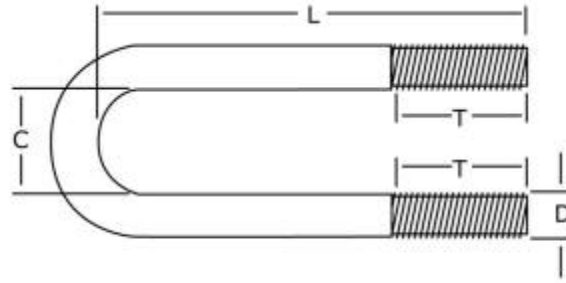

U BOLTS

Dimensions
D x L x C x T

COMES WITH 2 HEX NUTS PER U BOLT. ORDERED BY PIPE SIZE.

CUSTOM SIZES AND SQUARE BENDS ARE ALSO AVAILABLE

ALSO AVAILABLE WITH RUBBER COATING UPON REQUEST

ZINC PLATED

PART NUMBER	PIPE SIZE	D	L	C	T
UBOLT1412	½"	¼"	1 ¾"	15/16"	1"
UBOLT1434	¾"	¼"	2"	1 1/8"	1 1/8"
UBOLT141	1"	¼"	2 ¼"	1 3/8"	1 1/8"
UBOLT14114	1 ¼"	¼"	2 ¾"	1 ¾"	1 1/8"
UBOLT14112	1 ½"	¼"	3"	2"	1 ¼"
UBOLT142	2"	¼"	3 ½"	2 7/16"	1 ½"
UBOLT51612	½"	5/16"	1 ¾"	15/16"	1"
UBOLT51634	¾"	5/16"	2"	1 1/8"	1 1/8"
UBOLT5161	1"	5/16"	2 7/16"	1 3/8"	1 1/8"
UBOLT516114	1 ¼"	5/16"	2 ¾"	1 ¾"	1 1/8"
UBOLT516112	1 ½"	5/16"	3"	2"	1 1/8"
UBOLT5162	2"	5/16"	3 ½"	2 7/16"	1 ½"
UBOLT3834	¾"	3/8"	2"	1 1/8"	1 1/8"

Dimensions
D x L x C x T

PART NUMBER	PIPE SIZE	D	L	C	T
UBOLT381	1"	3/8"	2 7/16"	1 3/8"	1 1/8"
UBOLT38114	1 1/4"	3/8"	2 3/4"	1 3/4"	1 1/4"
UBOLT38112	1 1/2"	3/8"	3"	2"	1 1/4"
UBOLT382	2"	3/8"	3 5/8"	2 7/16"	1 3/4"
UBOLT38212	2 1/2"	3/8"	4 1/8"	3"	2"
UBOLT383	3"	3/8"	4 3/4"	3 9/16"	2"
UBOLT384	4"	3/8"	5 3/4"	4 9/16"	2"
UBOLT385	5"	3/8"	7"	5 9/16"	2"
UBOLT386	6"	3/8"	8"	6 5/8"	3"
UBOLT12112	1 1/2"	1/2"	3"	2"	1 1/4"
UBOLT122	2"	1/2"	3 5/8"	2 7/16"	1 3/4"
UBOLT12212	2 1/2"	1/2"	4 1/8"	3"	2"
UBOLT123	3"	1/2"	4 1/2"	3 9/16"	2"
UBOLT124	4"	1/2"	5 3/4"	4 9/16"	2"
UBOLT125	5"	1/2"	7"	5 9/16"	2"
UBOLT126	6"	1/2"	8"	6 5/8"	3"
UBOLT128	8"	1/2"	10 1/4"	8 3/4"	3"
UBOLT586	6"	5/8"	8 3/4"	6 3/4"	3"
UBOLT588	8"	5/8"	10 1/4"	8 3/4"	3"

Dimensions
D x L x C x T

PART NUMBER	PIPE SIZE	D	L	C	T
HDGUBOLT383	3"	3/8"	4 3/4"	3 9/16"	2"
HDGUBOLT384	4"	3/8"	5 3/4"	4 9/16"	2"
HDGUBOLT385	5"	3/8"	7"	5 9/16"	2"
HDGUBOLT386	6"	3/8"	8"	6 5/8"	3"
HDGUBOLT12112	1 1/2"	1/2"	3"	2"	1 1/4"
HDGUBOLT122	2"	1/2"	3 5/8"	2 7/16"	1 3/4"
HDGUBOLT12212	2 1/2"	1/2"	4 1/8"	3"	2"
HDGUBOLT123	3"	1/2"	4 1/2"	3 9/16"	2"
HDGUBOLT124	4"	1/2"	5 3/4"	4 9/16"	2"
HDGUBOLT125	5"	1/2"	7"	5 9/16"	2"
HDGUBOLT126	6"	1/2"	8"	6 5/8"	3"
HDGUBOLT128	8"	1/2"	10 1/4"	8 3/4"	3"
HDGUBOLT586	6"	5/8"	8 3/4"	6 3/4"	3"
HDGUBOLT588	8"	5/8"	10 1/4"	8 3/4"	3"