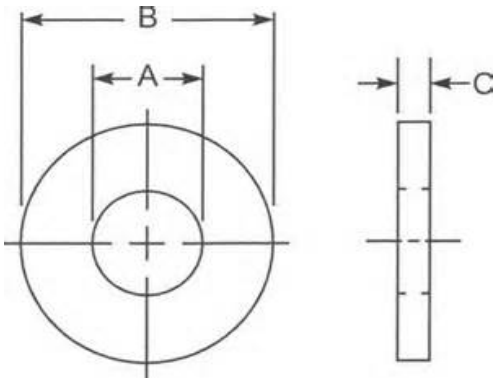

FENDER WASHERS

FENDER WASHERS AND TYPE "A" WIDE PATTERN WASHERS
COMMON SIZES LISTED. OTHER SIZES AVAILABLE

ZINC PLATED

PART NUMBER	BOLT SIZE	"A"	"B"	"C" MAX	"C" MIN	QTY
FEN3161	#10 (3/16")	.2187"	1"	.080"	.051"	100
FEN141	1/4"	.2812"	1"	.080"	.051"	100
FEN14114	1/4"	.2812"	1 1/4"	.080"	.051"	100
FEN14112	1/4"	.2812"	1 1/2"	.080"	.051"	100
FEN142	1/4"	.2812"	2"	.080"	.051"	100
FEN516114	5/16"	.3437"	1 1/4"	.080"	.051"	100
FEN516112	5/16"	.3437"	1 1/2"	.080"	.051"	100
FEN38114	3/8"	.4062"	1 1/4"	.080"	.051"	100
FEN38112	3/8"	.4062"	1 1/2"	.080"	.051"	100
FEN382	3/8"	.4062"	2"	.080"	.051"	100
FEN12112	1/2"	.5312"	1 1/2"	.080"	.051"	100
FEN122	1/2"	.5312"	2"	.080"	.051"	100

18-8SS

SSFEN3161	#10 (3/16")	.203"	1"	.080"	.040"	100
SSFEN1434 (type "A" wide)	1/4"	.312"	3/4"	.080"	.051"	100
SSFEN141	1/4"	.2812"	1"	.080"	.051"	100
SSFEN14114	1/4"	.2812"	1 1/4"	.080"	.051"	100
SSFEN14112	1/4"	.2812"	1 1/2"	.080"	.051"	100
SSFEN142	1/4"	.2812"	2"	.080"	.051"	100
SSFEN51678 (type "A" wide)	5/16"	.375"	7/8"	.104"	.064"	100
SSFEN516114	5/16"	.3437"	1 1/4"	.080"	.051"	100

FENDER WASHERS

18-8SS continued

PART NUMBER	BOLT SIZE	A	B	C MAX	C MIN	QTY
SSFEN516112	5/16"	.3437"	1 1/2"	.080"	.051"	100
SSFEN381 (type "A" wide)	3/8"	.437"	1"	.104"	.064"	100
SSFEN38114	3/8"	.4062"	1 1/4"	.080"	.051"	100
SSFEN38112	3/8"	.4062"	1 1/2"	.080"	.051"	100
SSFEN382	3/8"	.4062"	2"	.080"	.051"	100
SSFEN12138 (type "A" wide)	1/2"	.562"	1 3/8"	.132"	.086"	100
SSFEN12112	1/2"	.5312"	1 1/2"	.080"	.051"	100
SSFEN122	1/2"	.5312"	2"	.080"	.051"	100
SSFEN58134	5/8"	.687"	1.75"	.160"	.108"	100