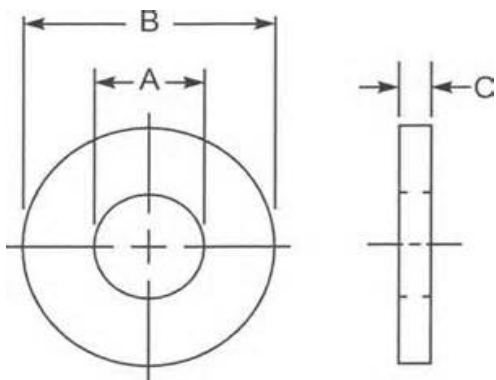

FENDER WASHERS

FENDER WASHERS AND TYPE "A" WIDE PATTERN WASHERS
COMMON SIZES LISTED. OTHER SIZES AVAILABLE

ZINC PLATED

PART NUMBER	BOLT SIZE	"A"	"B"	"C" MAX	"C" MIN	QTY
FEN3161	#10 (3/16")	.2187"	1"	.080"	.051"	100
FEN141	1/4"	.2812"	1"	.080"	.051"	100
FEN14114	1/4"	.2812"	1 1/4"	.080"	.051"	100
FEN14112	1/4"	.2812"	1 1/2"	.080"	.051"	100
FEN142	1/4"	.2812"	2"	.080"	.051"	100
FEN516114	5/16"	.3437"	1 1/4"	.080"	.051"	100
FEN516112	5/16"	.3437"	1 1/2"	.080"	.051"	100
FEN38114	3/8"	.4062"	1 1/4"	.080"	.051"	100
FEN38112	3/8"	.4062"	1 1/2"	.080"	.051"	100
FEN382	3/8"	.4062"	2"	.080"	.051"	100
FEN12112	1/2"	.5312"	1 1/2"	.080"	.051"	100
FEN122	1/2"	.5312"	2"	.080"	.051"	100

18-8SS

SSFEN3161	#10 (3/16")	.203"	1"	.080"	.040"	100
SSFEN1434 (type "A" wide)	1/4"	.312"	3/4"	.080"	.051"	100
SSFEN141	1/4"	.2812"	1"	.080"	.051"	100
SSFEN14114	1/4"	.2812"	1 1/4"	.080"	.051"	100
SSFEN14112	1/4"	.2812"	1 1/2"	.080"	.051"	100
SSFEN142	1/4"	.2812"	2"	.080"	.051"	100
SSFEN51678 (type "A" wide)	5/16"	.375"	7/8"	.104"	.064"	100
SSFEN516114	5/16"	.3437"	1 1/4"	.080"	.051"	100

FENDER WASHERS

18-8SS continued

PART NUMBER	BOLT SIZE	A	B	C MAX	C MIN	QTY
SSFEN516112	5/16"	.3437"	1 1/2"	.080"	.051"	100
SSFEN381 (type "A" wide)	3/8"	.437"	1"	.104"	.064"	100
SSFEN38114	3/8"	.4062"	1 1/4"	.080"	.051"	100
SSFEN38112	3/8"	.4062"	1 1/2"	.080"	.051"	100
SSFEN382	3/8"	.4062"	2"	.080"	.051"	100
SSFEN12138 (type "A" wide)	1/2"	.562"	1 3/8"	.132"	.086"	100
SSFEN12112	1/2"	.5312"	1 1/2"	.080"	.051"	100
SSFEN122	1/2"	.5312"	2"	.080"	.051"	100
SSFEN58134	5/8"	.687"	1.75"	.160"	.108"	100