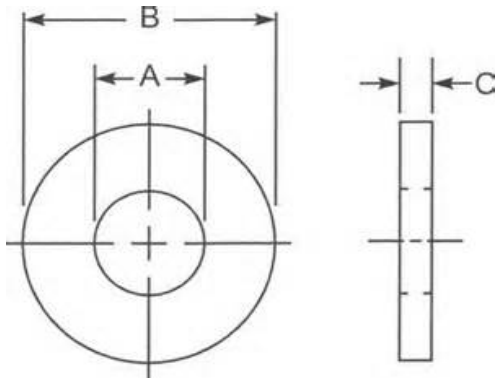

FENDER WASHERS

FENDER WASHERS AND TYPE "A" WIDE PATTERN WASHERS
COMMON SIZES LISTED. OTHER SIZES AVAILABLE

ZINC PLATED

PART NUMBER	BOLT SIZE	"A"	"B"	"C" MAX	"C" MIN	QTY
FEN3161	#10 (3/16")	.2187"	1"	.080"	.051"	100
FEN141	1/4"	.2812"	1"	.080"	.051"	100
FEN14114	1/4"	.2812"	1 1/4"	.080"	.051"	100
FEN14112	1/4"	.2812"	1 1/2"	.080"	.051"	100
FEN142	1/4"	.2812"	2"	.080"	.051"	100
FEN516114	5/16"	.3437"	1 1/4"	.080"	.051"	100
FEN516112	5/16"	.3437"	1 1/2"	.080"	.051"	100
FEN38114	3/8"	.4062"	1 1/4"	.080"	.051"	100
FEN38112	3/8"	.4062"	1 1/2"	.080"	.051"	100
FEN382	3/8"	.4062"	2"	.080"	.051"	100
FEN12112	1/2"	.5312"	1 1/2"	.080"	.051"	100
FEN122	1/2"	.5312"	2"	.080"	.051"	100

18-8SS

SSFEN3161				.080"	.051"	100
SSFEN1434 (type "A" wide)	1/4"	.312"	3/4"	.080"	.051"	100
SSFEN141	1/4"	.2812"	1"	.080"	.051"	100
SSFEN14114	1/4"	.2812"	1 1/4"	.080"	.051"	100
SSFEN14112	1/4"	.2812"	1 1/2"	.080"	.051"	100
SSFEN142	1/4"	.2812"	2"	.080"	.051"	100
SSFEN51678 (type "A" wide)	5/16"	.375"	7/8"	.104"	.064"	100
SSFEN516114	5/16"	.3437"	1 1/4"	.080"	.051"	100

FENDER WASHERS

18-8SS continued

PART NUMBER	BOLT SIZE	A	B	C MAX	C MIN	QTY
SSFEN516112	5/16"	.3437"	1 1/2"	.080"	.051"	100
SSFEN381 (type "A" wide)	3/8"	.437"	1"	.104"	.064"	100
SSFEN38114	3/8"	.4062"	1 1/4"	.080"	.051"	100
SSFEN38112	3/8"	.4062"	1 1/2"	.080"	.051"	100
SSFEN382	3/8"	.4062"	2"	.080"	.051"	100
SSFEN12138 (type "A" wide)	1/2"	.562"	1 3/8"	.132"	.086"	100
SSFEN12112	1/2"	.5312"	1 1/2"	.080"	.051"	100
SSFEN122	1/2"	.5312"	2"	.080"	.051"	100