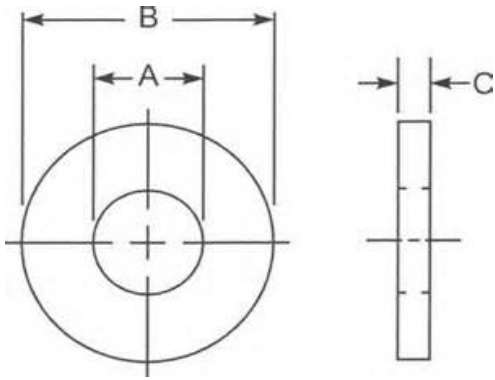

FENDER WASHERS

FENDER WASHERS AND TYPE "A" WIDE PATTERN WASHERS
COMMON SIZES LISTED. OTHER SIZES AVAILABLE

ZINC PLATED

PART NUMBER	BOLT SIZE	"A"	"B"	"C" MAX	"C" MIN	QTY
FEN3161	#10 (3/16")	.2187"	1"	.080"	.051"	100
FEN141	1/4"	.2812"	1"	.080"	.051"	100
FEN14114	1/4"	.2812"	1 1/4"	.080"	.051"	100
FEN14112	1/4"	.2812"	1 1/2"	.080"	.051"	100
FEN142	1/4"	.2812"	2"	.080"	.051"	100
FEN516114	5/16"	.3437"	1 1/4"	.080"	.051"	100
FEN516112	5/16"	.3437"	1 1/2"	.080"	.051"	100
FEN38114	3/8"	.4062"	1 1/4"	.080"	.051"	100
FEN38112	3/8"	.4062"	1 1/2"	.080"	.051"	100
FEN382	3/8"	.4062"	2"	.080"	.051"	100
FEN12112	1/2"	.5312"	1 1/2"	.080"	.051"	100
FEN122	1/2"	.5312"	2"	.080"	.051"	100

18-8SS

SSFEN3161				.080"	.051"	100
SSFEN1434 (type "A" wide)	1/4"	.312"	3/4"	.080"	.051"	100
SSFEN141	1/4"	.2812"	1"	.080"	.051"	100
SSFEN14114	1/4"	.2812"	1 1/4"	.080"	.051"	100
SSFEN14112	1/4"	.2812"	1 1/2"	.080"	.051"	100
SSFEN142	1/4"	.2812"	2"	.080"	.051"	100
SSFEN51678 (type "A" wide)	5/16"	.375"	7/8"	.104"	.064"	100
SSFEN516114	5/16"	.3437"	1 1/4"	.080"	.051"	100

FENDER WASHERS

18-8SS continued

PART NUMBER	BOLT SIZE	A	B	C MAX	C MIN	QTY
SSFEN516112	5/16"	.3437"	1 1/2"	.080"	.051"	100
SSFEN381 (type "A" wide)	3/8"	.437"	1"	.104"	.064"	100
SSFEN38114	3/8"	.4062"	1 1/4"	.080"	.051"	100
SSFEN38112	3/8"	.4062"	1 1/2"	.080"	.051"	100
SSFEN382	3/8"	.4062"	2"	.080"	.051"	100
SSFEN12138 (type "A" wide)	1/2"	.562"	1 3/8"	.132"	.086"	100
SSFEN12112	1/2"	.5312"	1 1/2"	.080"	.051"	100
SSFEN122	1/2"	.5312"	2"	.080"	.051"	100