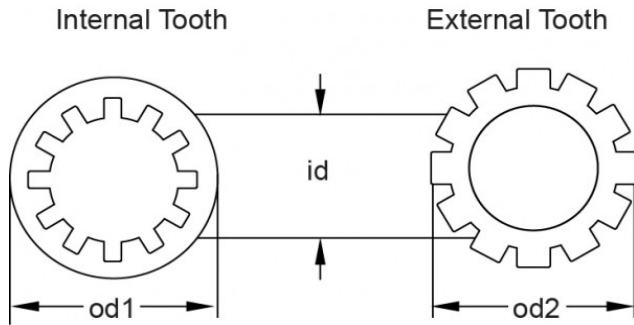

TOOTH WASHER

INTERNAL TOOTH

EXTERNAL TOOTH

SIZE	I.D.	O.D.	SIZE	I.D.	O.D.
#6	.141-.150"	.273-.295"	#6	.141-.150"	.305-.320"
#8	.168-.176"	.325-.340"	#8	.168-.176"	.365-.381"
#10	.195-.204"	.365-.381"	#10	.195-.204"	.395-.410"
1/4"	.258-.267"	.450-.478"	1/4"	.258-.267"	.494-.510"
5/16"	.320-.332"	.594-.610"	5/16"	.320-.332"	.588-.610"
3/8"	.384-.398"	.670-.692"	3/8"	.384-.398"	.670-.694"
1/2"	.512-.530"	.867-.900"	1/2"	.512-.530"	.880-.900"

SIZE	ZINC	BRONZE	18-8SS	316SS	QTY
#6 INTERNAL	LWINT6	SBLWINT6	SSLWINT6	316SSLWINT6	100
#6 EXTERNAL	LWEXT6	SBLWEXT6	SSLWEXT6	316SSLWEXT6	100
#8 INTERNAL	LWINT8	SBLWINT8	SSLWINT8	316SSLWINT8	100
#8 EXTERNAL	LWEXT8	SBLWEXT8	SSLWEXT8	316SSLWEXT8	100
#10 INTERNAL	LWINT10	SBLWINT10	SSLWINT10	316SSLWINT10	100
#10 EXTERNAL	LWEXT10	SBLWEXT10	SSLWEXT10	316SSLWEXT10	100
1/4" INTERNAL	LWINT14	SBLWINT14	SSLWINT14	316SSLWINT14	100
1/4" EXTERNAL	LWEXT14	SBLWEXT14	SSLWEXT14	316SSLWEXT14	100
5/16" INTERNAL	LWINT516	SBLWINT516	SSLWINT516	316SSLWINT516	100
5/16" EXTERNAL	LWEXT516	SBLWEXT516	SSLWEXT516	316SSLWEXT516	100
3/8" INTERNAL	LWINT38	SBLWINT38	SSLWINT38	316SSLWINT38	100
3/8" EXTERNAL	LWEXT38	SBLWEXT38	SSLWEXT38	316SSLWEXT38	100
1/2" INTERNAL	LWINT12	SBLWINT12	SSLWINT12	316SSLWINT12	100
1/2" EXTERNAL	LWEXT12	SBLWEXT12	SSLWEXT12	316SSLWEXT12	100